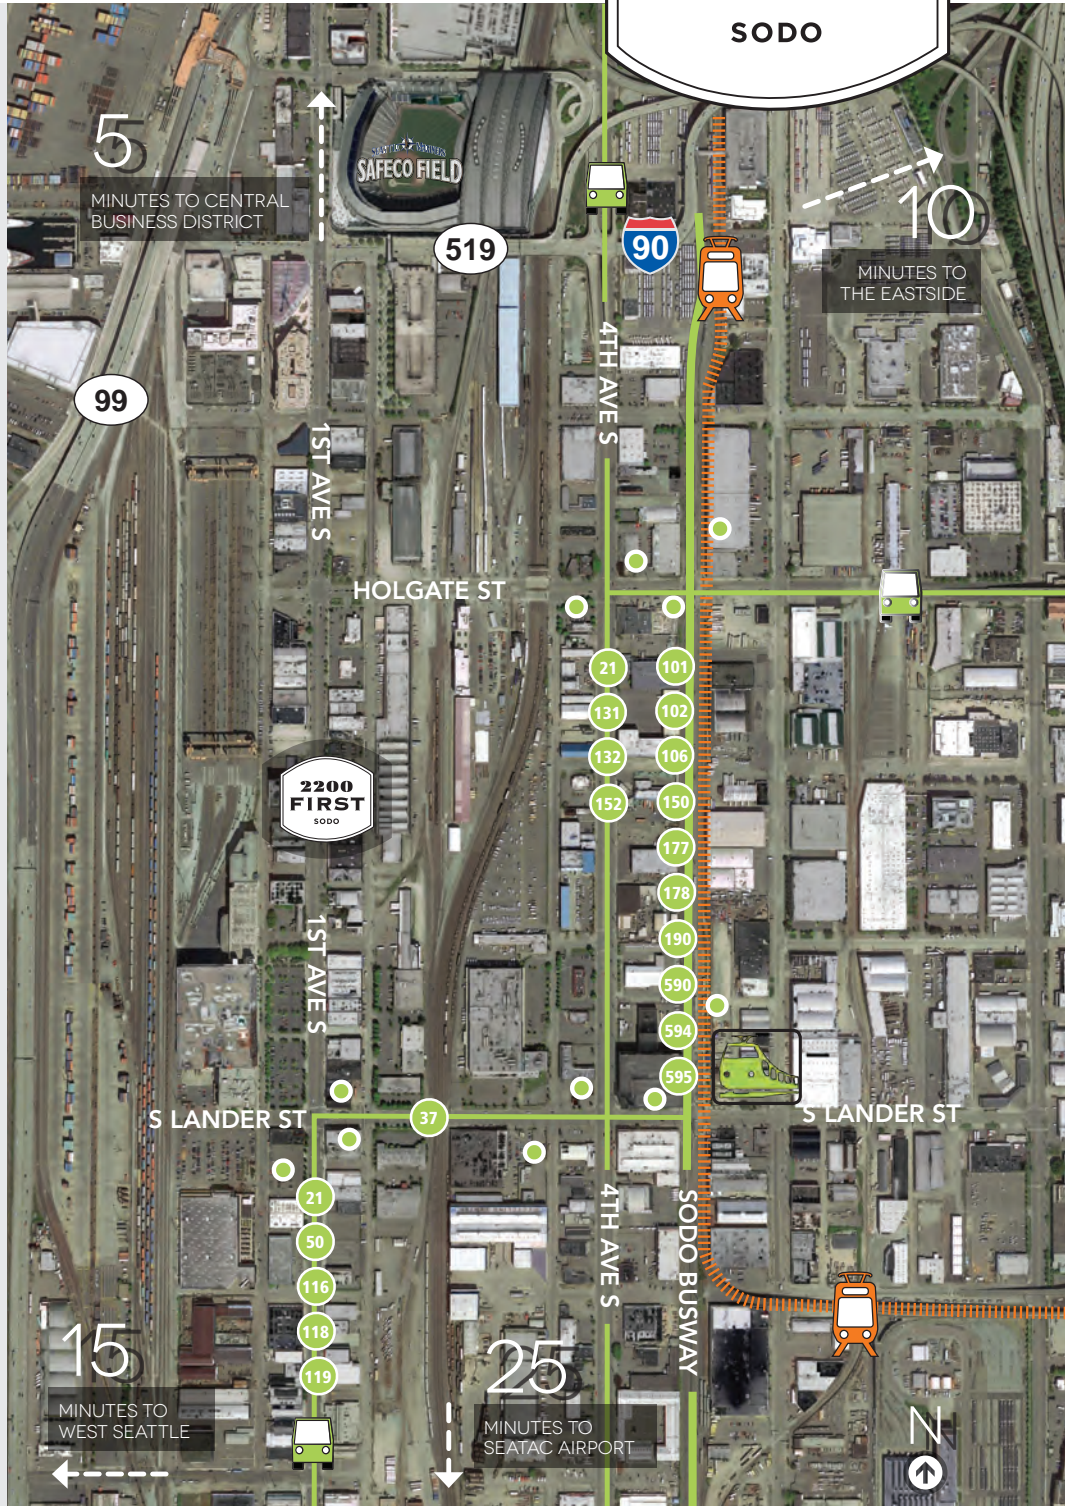

Nearby Transit

Sodo Station

Link Light Rail
Downtown Seattle /
SeaTac Airport,
Tukwila Park & Ride

Bus route

Bus stop

Bus routes within walking distance

21	Westwood Village, West Seattle
37	West Seattle, Alki, Alaska Junction
50	Beacon Hill, Columbia City Seward Park, Othello Station
116	Vashon Island (Ferry Terminals)
118 119	Tahlequah, Vashon Iland (Ferry Terminals)
101 102	Renton, Renton Park & Ride Renton Transit Center, Fairwood
106	Rainier Beach, Renton Transit Center
131 132	Burien Transit Center Highland Park, South Park
150	Southcenter Mall, Kent
152	Auburn Station, Auburn Park & Ride, Star Lake
177 178	S Federal Way Park & Ride Federal Way Park & Ride
190	Federal Way, Star Lake Redondo Beach
590	Tacoma, Tacoma Dome
594	Lakewood, SR 512 Park & Ride Tacoma
595	Gig Harbor

2200FirstSeattle.com

Joe Gowan

+1 206 607 1738

joe.gowan@am.jll.com

JJ Shephard

+1 425 974 4031

jj.shephard@am.jll.com

URBAN RENAISSANCE GROUP